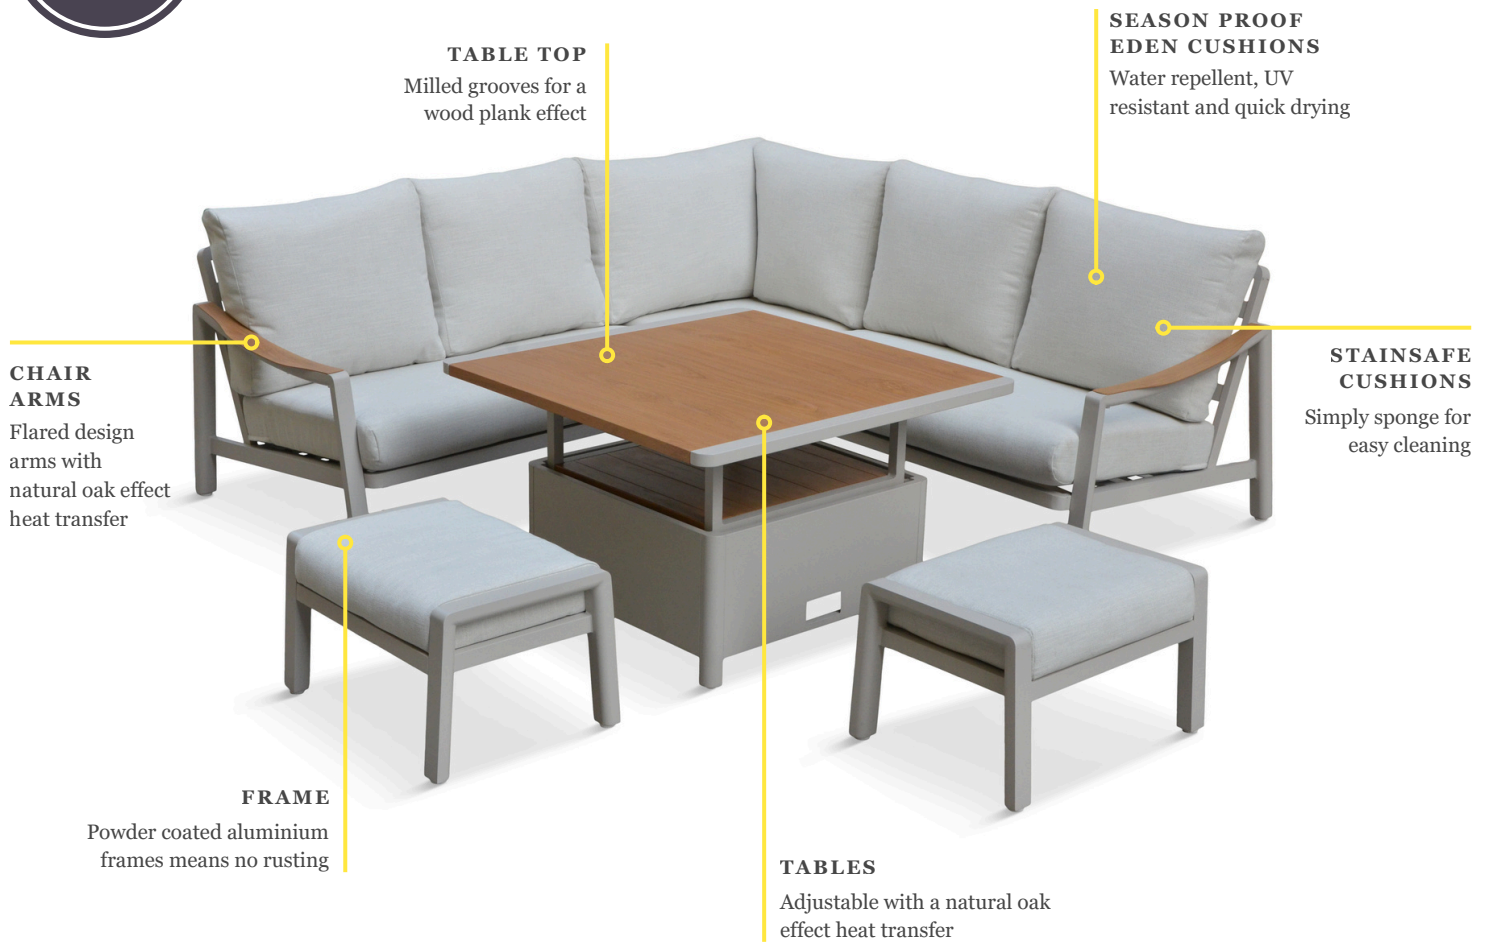

# THE LEENA

*Designed for modern outdoor lifestyles, the Leena collection blends clean lines with long-lasting durability. Its powder-coated aluminium frames and wood-effect accents create a refined, low-maintenance finish, while plush, all-weather cushions ensure comfort in every season. Perfect for dining, lounging, and entertaining, Leena offers a seamless combination of style, function, and flexibility for outdoor spaces.*

## Square Corner Sofa Dining Set with Adjustable Table

**TABLE TOP**  
Milled grooves for a wood plank effect

**SEASON PROOF EDEN CUSHIONS**  
Water repellent, UV resistant and quick drying

**CHAIR ARMS**  
Flared design arms with natural oak effect heat transfer

**STAINSAFE CUSHIONS**  
Simply sponge for easy cleaning

**FRAME**  
Powder coated aluminium frames means no rusting

**TABLES**  
Adjustable with a natural oak effect heat transfer

ATLEENA05