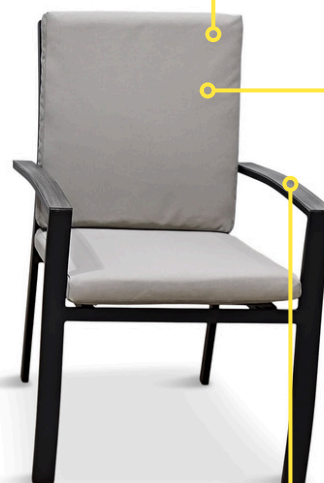

THE GABRIELA

A contemporary mix of graphite grey frames with wood-effect aluminium tabletops, for a range that is modern and maintenance free.

2 Seat Bistro Set

TEXTELINE

Texteline chair seats and backs make the chairs weatherproof and also comfortable to sit on even without the cushions

SEASON PROOF EDEN CUSHIONS

Water repellent, UV resistant and quick drying

FRAME

Double powder coated aluminium frames means no rusting

TABLE TOP

Wood-effect aluminium table top is hand-brushed and slatted for a super-realistic effect

TABLE

Table tops are inset into the aluminium frame for a seamless, stylish look

CHAIRS

Sleek, modern chair frames that are stackable for easy storage

ZIP COVERS

Removable zip covers for easy cleaning

ARMS

Wood-effect aluminium detail on chair arms