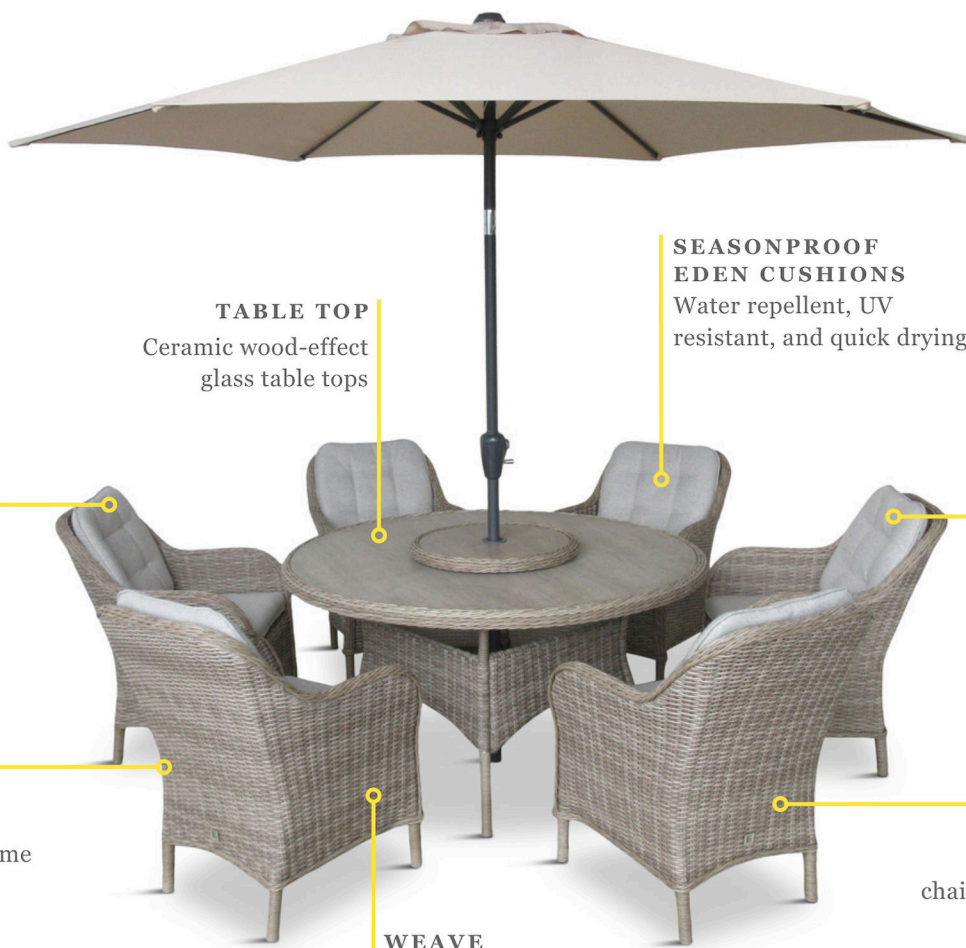

THE KARLA

Experience the ultimate comfort and style with Karla. The seating with rod-weave detailing and luxurious cushions are paired with wood-effect ceramic glass tabletops.

6 Seat Rattan Dining Set with Lazy Susan and Parasol

TABLE TOP
Ceramic wood-effect glass table tops

SEASONPROOF EDEN CUSHIONS
Water repellent, UV resistant, and quick drying

ZIP COVERS
Removeable zip covers on cushions for easy cleaning

BULL-NOSED CURVED EDGE
On seat cushions for comfort

FRAME
Long lasting aluminium frame

STACKABLE
Stackable dining chairs for easy storage

WEAVE
Multi-toned EverWeave with braided detailing