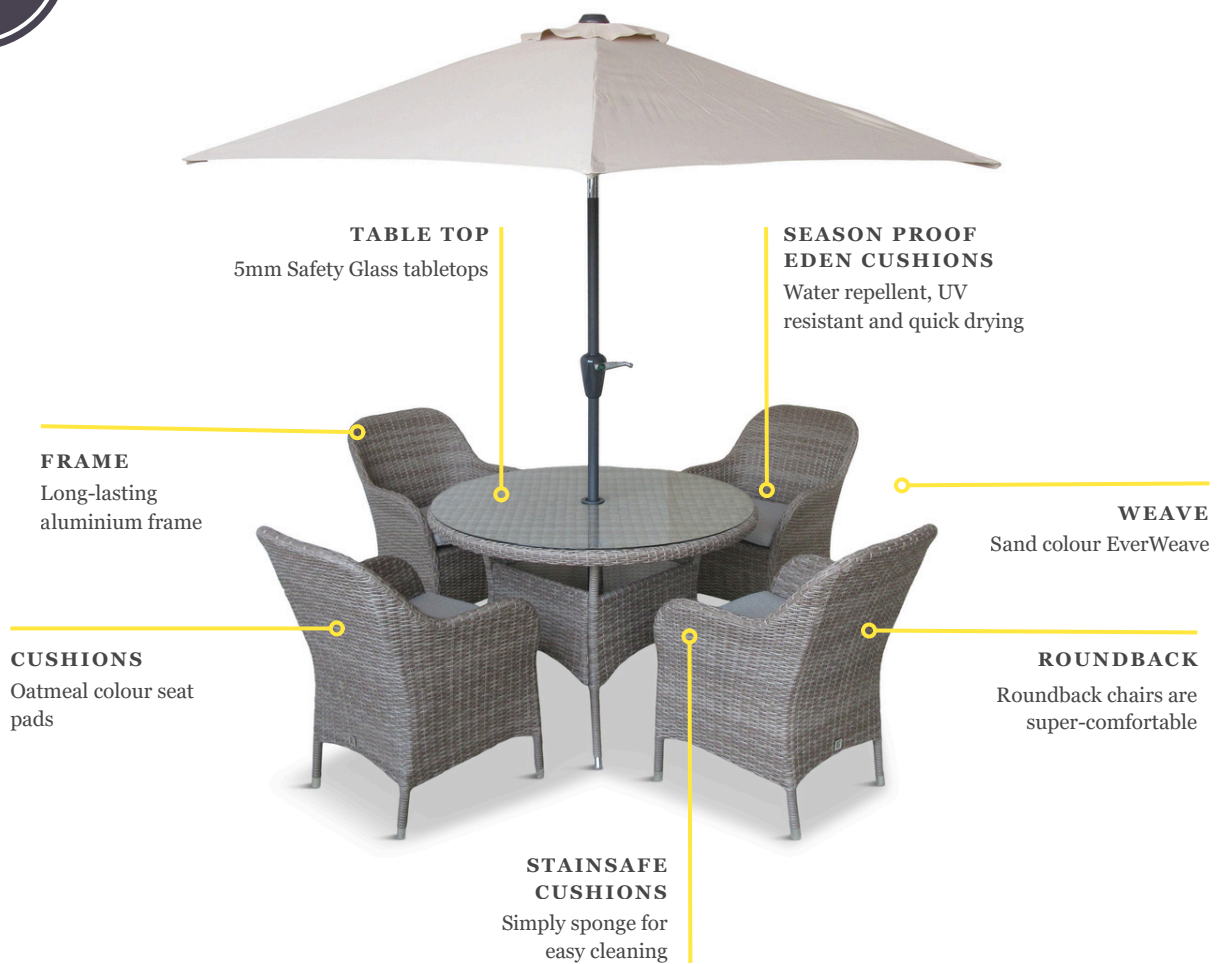

# THE MATILDA

*Our Matilda range is a modern classic in stylish, realistic beige rattan-effect, with high back seats and elegantly curved arms for comfort and support. This classic style will look great in your outdoor space for years to come.*

## 4 Seat Dining Set with 2.5M Parasol

ATMAT02